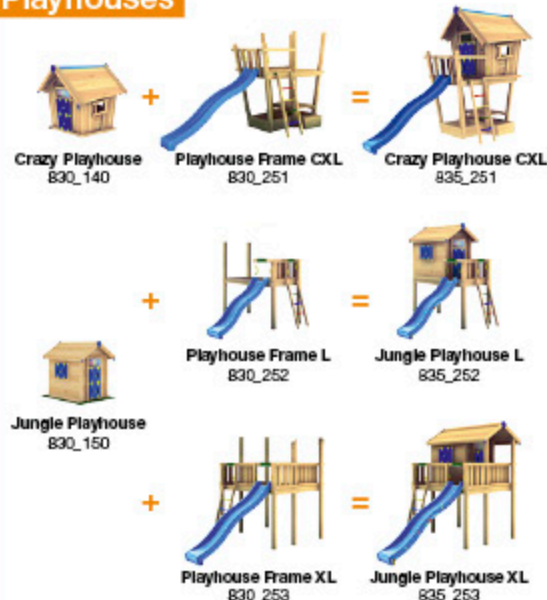

26

2x
002_308

20 mm

27 Extra

28 Safety Check

29

Playtowers

Playhouses

Modules

Swings

Links

Accessories

Part 2

Assembly

Climb Frames

Instructions